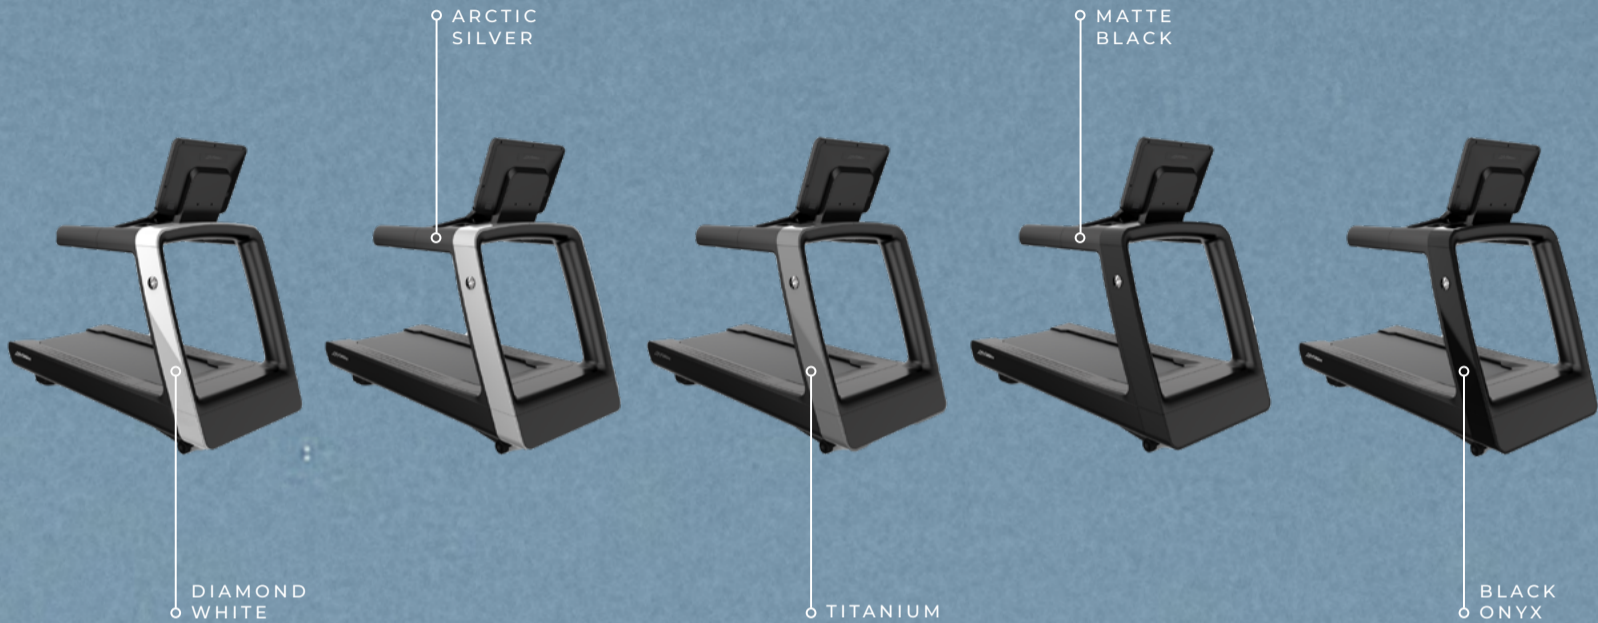

RIDING REIMAGINED

LifeFitness

SPECIFICATIONS

WALK THROUGH	STEP-THROUGH DESIGN WITH EASY HORIZONTAL SEAT ADJUSTMENT
HANDLEBARS	INCLUDES HANDLES FOR ENTRY / EGRESS AND DURING EXERCISE
PEDALS	PEDALS ANGLED TOWARD USER FOR EASE OF ENTRY
RESISTANCE LEVELS	25 RESISTANCE LEVELS
SEAT	COMFORT+ SEAT WITH DOUBLE STITCHED LUXURY VINYL AND GAS-ASSIST RECLINE
SMART LIGHTING™	CRANK RING, KEYPADS, LF EMBLEM, AND CONSOLE
LIGHTING COLORS	16 COLORS; 3 BRIGHTNESS LEVELS
MOBILITY	FRONT MOBILITY WHEELS INCLUDED
CHARGING	QI WIRELESS INDUCTION CHARGING
CONSOLE	24" 61 cm SCREEN, 1080p HD, AIT TECHNOLOGY
WIRELESS COMMUNICATION	BLUETOOTH® 5.0, APPLE® WATCH, SAMSUNG GALAXY WATCH®, ANT+, WI-FI®, NFC, RFID (optional)
LIFE FITNESS™ ON DEMAND+	OVER 500 CLASSES AND COURSES FOR THE SYMBIO FAMILY OF PRODUCTS
GUIDANCE	SPECIFIC SYMBIO TRAINER LED VIDEOS THAT GUIDE YOU THROUGH NEW FEATURES AND TECHNOLOGY
MAX USER WEIGHT	400 LBS 181 KG
DIMENSIONS	68" L X 29.5" W X 55" H 173 cm L x 75 cm W x 140 cm H
WARRANTY	3-YEAR PARTS AND LABOR

PERSONALIZATION

Choose from 5 material finishes to work with your facility aesthetics.

SYMBIO SMART LIGHTING™ IS CUSTOMIZABLE WITH 16 COLORS AND 3 BRIGHTNESS SETTINGS.

Having a wide range of color options available allows facilities to customize the products appearance, creating greater integration into the facility by working with customers branding and interior design.