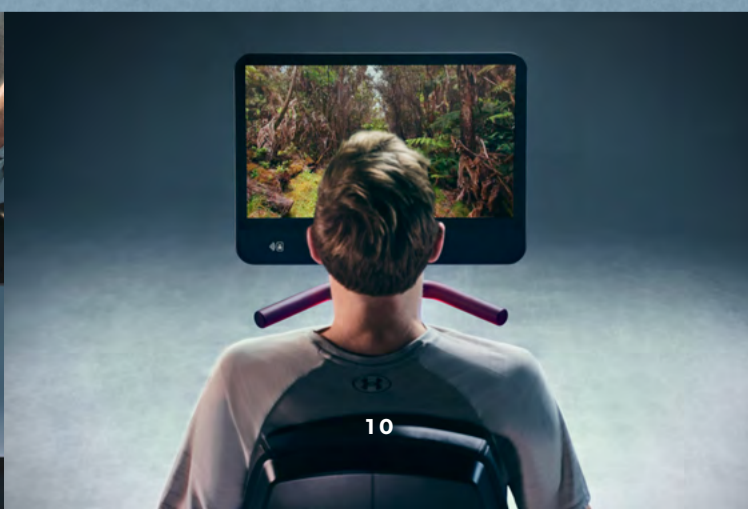

SPECIFICATIONS

WALK THROUGH	STEP-THROUGH DESIGN WITH EASY HORIZONTAL SEAT ADJUSTMENT
HANDLEBARS	INCLUDES HANDLES FOR ENTRY / EGRESS AND DURING EXERCISE
PEDALS	PEDALS ANGLED TOWARD USER FOR EASE OF ENTRY
RESISTANCE LEVELS	25 RESISTANCE LEVELS
SEAT	COMFORT+ SEAT WITH DOUBLE STITCHED LUXURY VINYL AND GAS-ASSIST RECLINE
SMART LIGHTING™	CRANK RING, KEYPADS, LF EMBLEM, AND CONSOLE
LIGHTING COLORS	16 COLORS; 3 BRIGHTNESS LEVELS
MOBILITY	FRONT MOBILITY WHEELS INCLUDED
CHARGING	QI WIRELESS INDUCTION CHARGING
CONSOLE	24" | 61 cm SCREEN, 1080p HD, AIT TECHNOLOGY
WIRELESS COMMUNICATION	BLUETOOTH® 5.0, APPLE® WATCH, SAMSUNG GALAXY WATCH®, ANT+, WI-FI®, NFC, RFID (optional)
LIFE FITNESS™ ON DEMAND+	OVER 500 CLASSES AND COURSES FOR THE SYMBIO FAMILY OF PRODUCTS
GUIDANCE	SPECIFIC SYMBIO TRAINER LED VIDEOS THAT GUIDE YOU THROUGH NEW FEATURES AND TECHNOLOGY
MAX USER WEIGHT	400 LBS | 181 KG
DIMENSIONS	68" L X 29.5" W X 55" H | 173 cm L x 75 cm W x 140 cm H
WARRANTY	3-YEAR PARTS AND LABOR