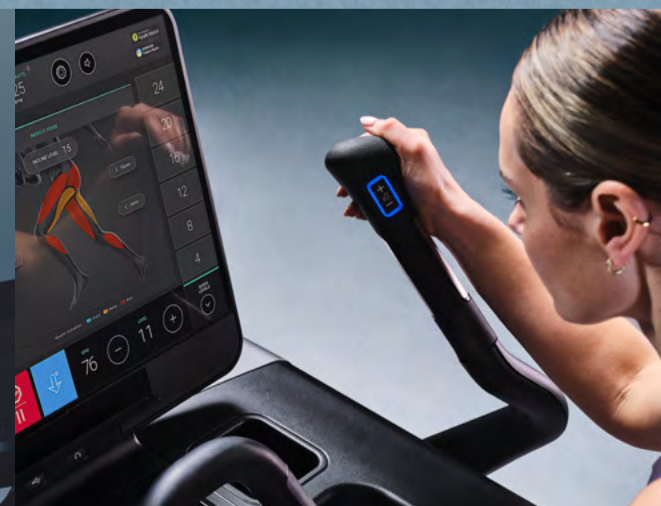

THE MOST IMMERSIVE CYCLING EXPERIENCE CONTROLLED BY YOU

Lose yourself in your workout with an intuitive 24" console delivering on-demand coaching, 100 levels of resistance and Advanced Performance Metrics.

PERSONALIZED, IMMERSIVE EXPERIENCES

Lose yourself in your workout with an intuitive 24" console delivering interactive Muscle Map, on-demand coaching and streaming entertainment.

THE MOST BIOMECHANICALLY ADVANCED ELLIPTICAL AVAILABLE

Our patent pending incline mechanism creates and ellipse that emulates the body's natural running motion, taking performance to the next level.

AESTHETICS MEET ERGONOMICS FOR A TRULY PREMIUM FEEL

Premium aesthetics and ergonomic innovation ensure that Symbio Incline Elliptical both looks and feels better than any other.

ELLIPTICAL TRAINING REIMAGINED

LifeFitness

SYMBIO™
INCLINE ELLIPTICAL

SPECIFICATIONS

ELLIPSE DESIGN	EMULATES RUNNING
MUSCLE TARGETING	INTERACTIVE MUSCLE MAP
INCLINE MOTORS	DUAL WHISPER QUIET ACTUATORS
INCLINE	15 INCLINE LEVELS
RESISTANCE	25 RESISTANCE LEVELS
MOVING HANDLES	MULTI-GRIP HANDLES W/ INTEGRATED RESISTANCE AND INCLINE CONTROL
STATIONARY HANDLES	MULTI-GRIP WITH PROGRAMMABLE RESISTANCE AND INCLINE
SMART LIGHTING™	CRANK RING, KEYPADS, LF EMBLEM, AND CONSOLE
LIGHTING COLORS	16 COLORS; 3 BRIGHTNESS LEVELS
PEDALS	PATENTED FLEXFORM PEDALS
MOBILITY	MOBILITY WHEEL INCLUDED
CHARGING	QI WIRELESS INDUCTION CHARGING
CONSOLE	24" 61 cm SCREEN, 1080p HD, AIT TECHNOLOGY
WIRELESS COMMUNICATION	BLUETOOTH® 5.0, APPLE® WATCH, SAMSUNG GALAXY WATCH®, ANT+, WI-FI®, NFC,RFID (optional)
LIFE FITNESS™ ON DEMAND+	OVER 500 CLASSES AND COURSES FOR THE SYMBIO FAMILY OF PRODUCTS
GUIDANCE	SPECIFIC SYMBIO TRAINER LED VIDEOS THAT GUIDE YOU THROUGH NEW FEATURES AND TECHNOLOGY
MAX USER WEIGHT	400 LBS 181 KG
DIMENSIONS	81.5" L X 37.3" W X 65" H 207 cm H x 95 cm W x 165 cm H
WARRANTY	3-YEAR PARTS AND LABOR