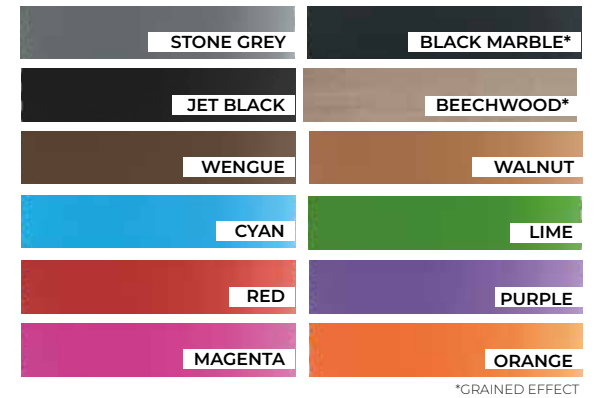

Colours

*Check availability by product

COMPLETE RANGE OF COLOURS IN VIRGIN RUBBER

EXTREME & EXTREME S&S

TURF

TRAFFIC